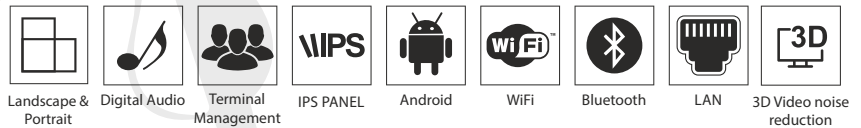

Application Sectors : **Transport Terminals | Exhibition Centre | Museums | Gallery Government & Corporate Houses | Parking Area | Sports Complex | Subway**

Available Screen Size (Inches) : 19 | 21 | 24 | 28 | 37